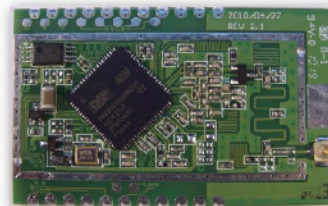

PHONE NUMBER

TELPAD

2.4 INCH VIDEO/AUDIO BABY MONITOR

DECT6.0/DECT MODULE

UT5400

UT8110

UT95

UM-9802

UM-9901

TELPAD

MODEL:UT95

7" MID+COMBO DECT+VOIP
SUPPORT PSTN AND VOIP
FUNCTIONS
VIDEO CALL SUPPORT
SUPER PHONEBOOK FUNCTION
SUPPORT
TOUCH KEY BUTTON
HF/MUTE/RECALL/FLASH/
REDIAL FUNCTION
VOLUME CONTROL
3 ONE TOUCH MEMORY
PORTABLE TABLET FUNCTION